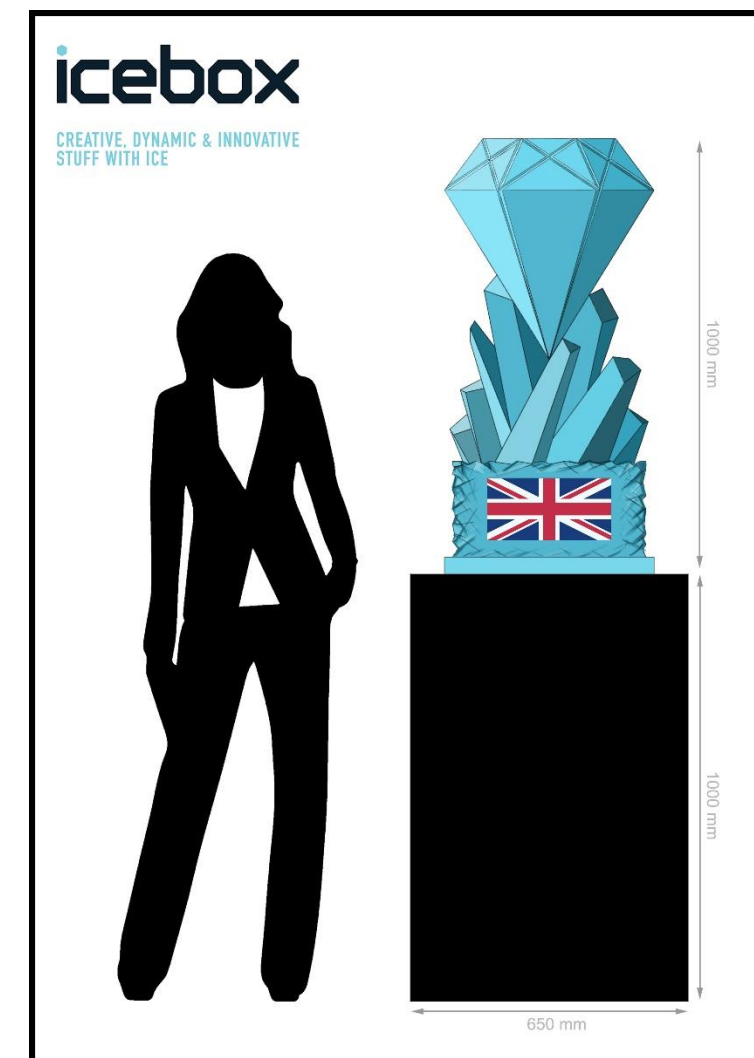

Queen's Diamond From £400 + VAT

1m high x 50cm wide x 25cm deep

Union Jack From £450 + VAT

(Coloured Snowfill)

70cm high x 1m high x 25cm deep

Imperial State Crown From £500 + VAT

1m high x 50cm wide x 25cm deep

Her Majesty The Queen From £550 + VAT

1m high x 50cm wide x 25cm deep

*Option to replace Union Jack laminate (as seen on Queen's Diamond and Her Majesty The Queen) with logo for £50

Please review FAQ, Display, & Delivery Options for additional information regarding equipment requirements and costs.