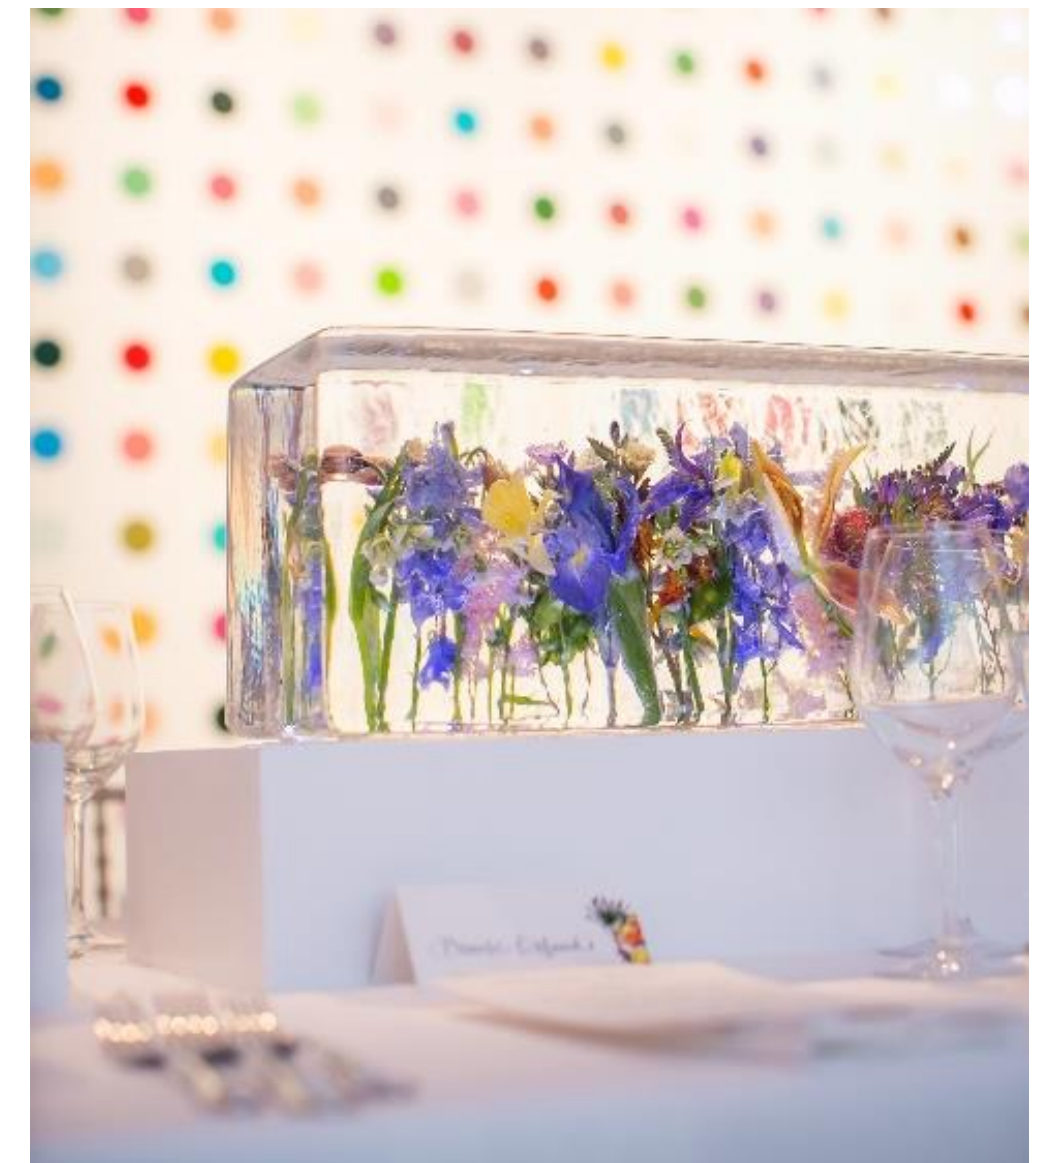

24 MAY – 28 MAY

- Flower Cube £1.50
- Flower Table Centre From £100 + VAT
- Flowers In Ice Block From £500 + VAT
- Flower Wall Price Upon Request

Explore more [here](#).

Please review FAQ, Display, & Delivery Options for additional information regarding equipment requirements and costs.