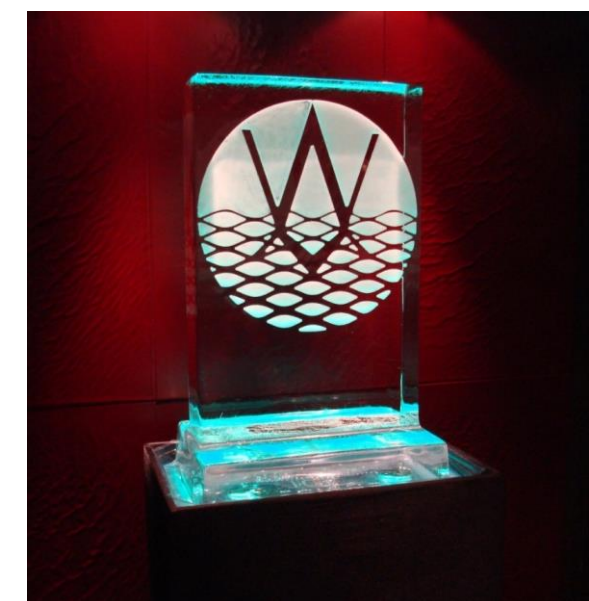

Explore more [here](#).

Please review FAQ, Display, & Delivery Options for additional information regarding equipment requirements and costs.

WEDDINGS

Art Deco Wedding Logo

From £400 + VAT

Champagne Bottle