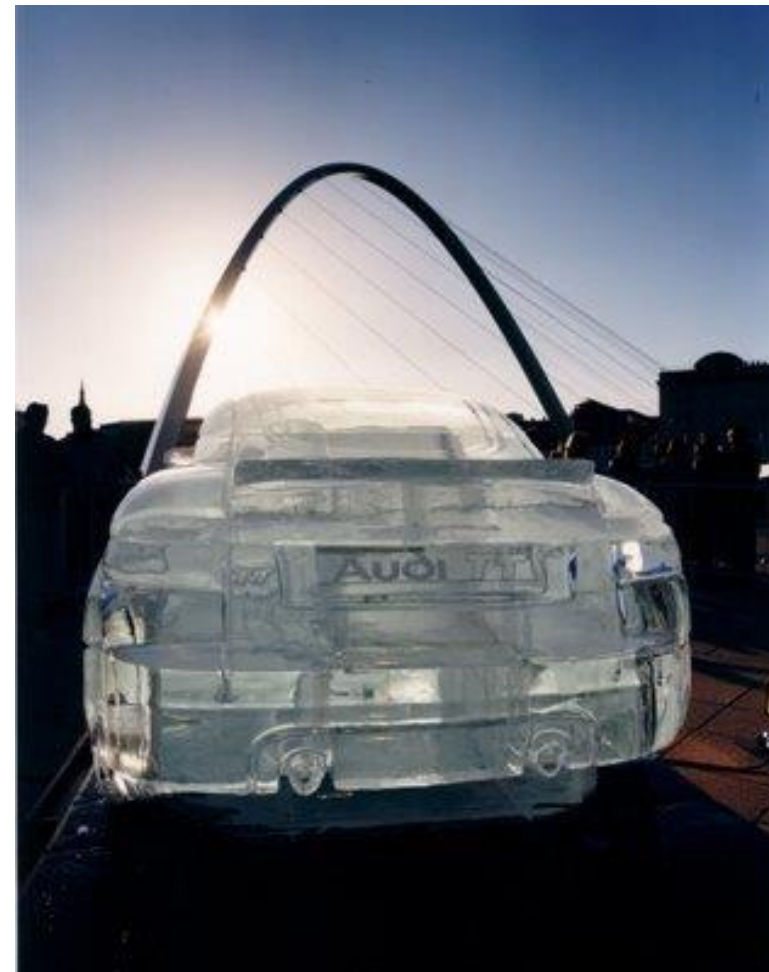

FORMULA 1 BRITISH GRAND PRIX 2022

1 JULY – 3 JULY

Car Logo Cube	From £4 + VAT
Car Logo	From £450 + VAT
Car Replica	From £1000 + VAT
Lifesize Car	From £30,000 + VAT

Explore more [here](#).

Please review FAQ, Display, & Delivery Options for additional information regarding equipment requirements and costs.