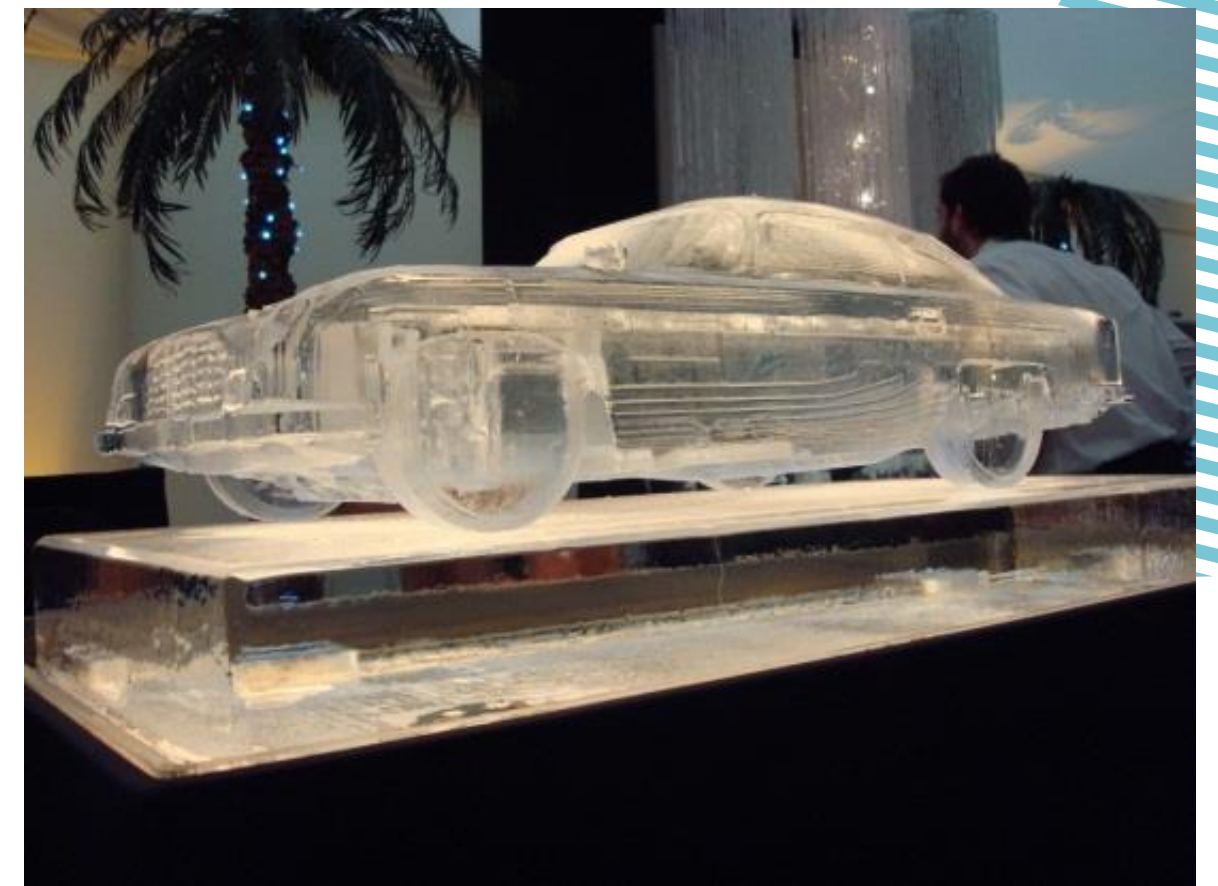

FORMULA 1 BRITISH GRAND PRIX 2022

1 JULY – 3 JULY

Car Logo Cube	From £4 + VAT
Car Logo	From £450 + VAT
Car Replica	From £1000 + VAT
Lifesize Car	From £30,000 + VAT

Explore more [here](#).

Please review FAQ, Display, & Delivery Options for additional information regarding equipment requirements and costs.