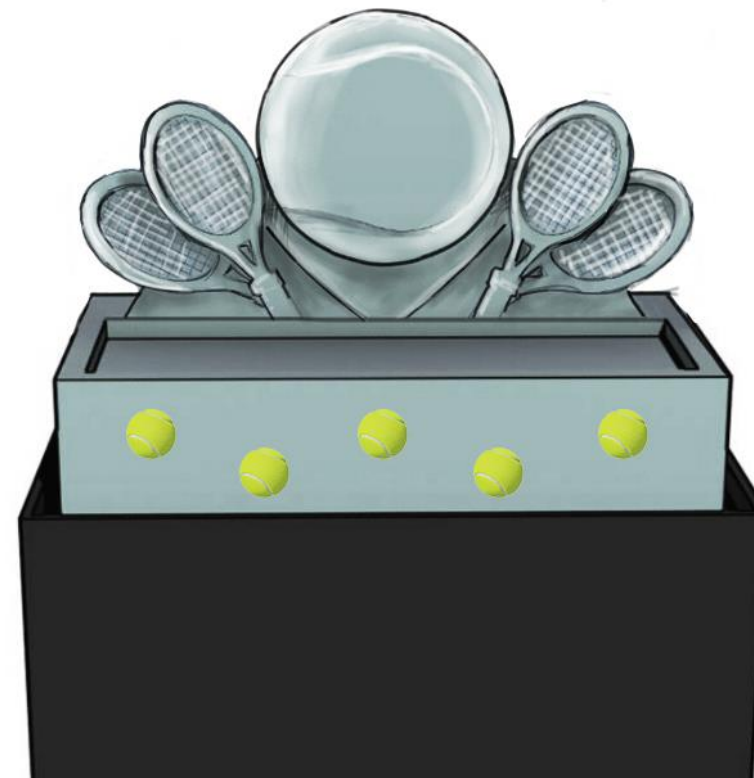

WIMBLEDON

27 JUNE – 10 JULY

Tennis Snowfill Cube £4 + VAT each

Crossed Racquets Luge From £300 + VAT

Tennis Food Station From £725 + VAT

3D Wimbledon Trophy From £750 + VAT

Explore more [here](#).

Please review FAQ, Display, & Delivery Options for additional information regarding equipment requirements and costs.