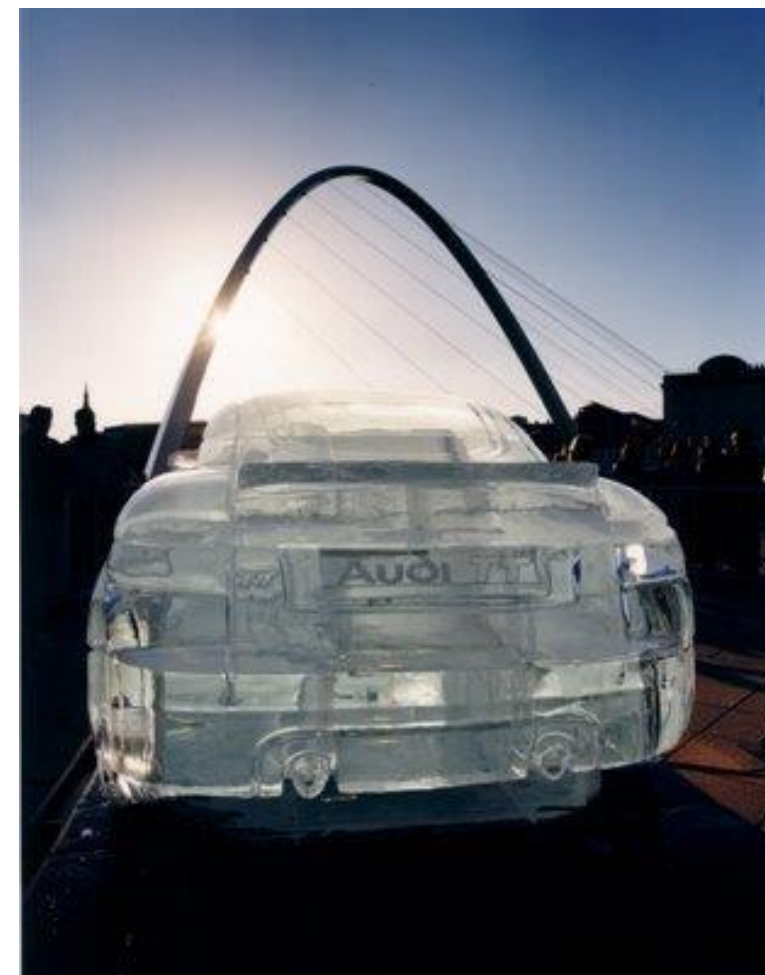

FORMULA 1 BRITISH GRAND PRIX 2022

1 JULY – 3 JULY

- Car Logo Cube From £4 + VAT
- Car Logo From £450 + VAT
- Car Replica From £1000 + VAT
- Lifesize Car From £30,000 + VAT

Explore more [here](#).

Please review FAQ, Display, & Delivery Options for additional information regarding equipment requirements and costs.