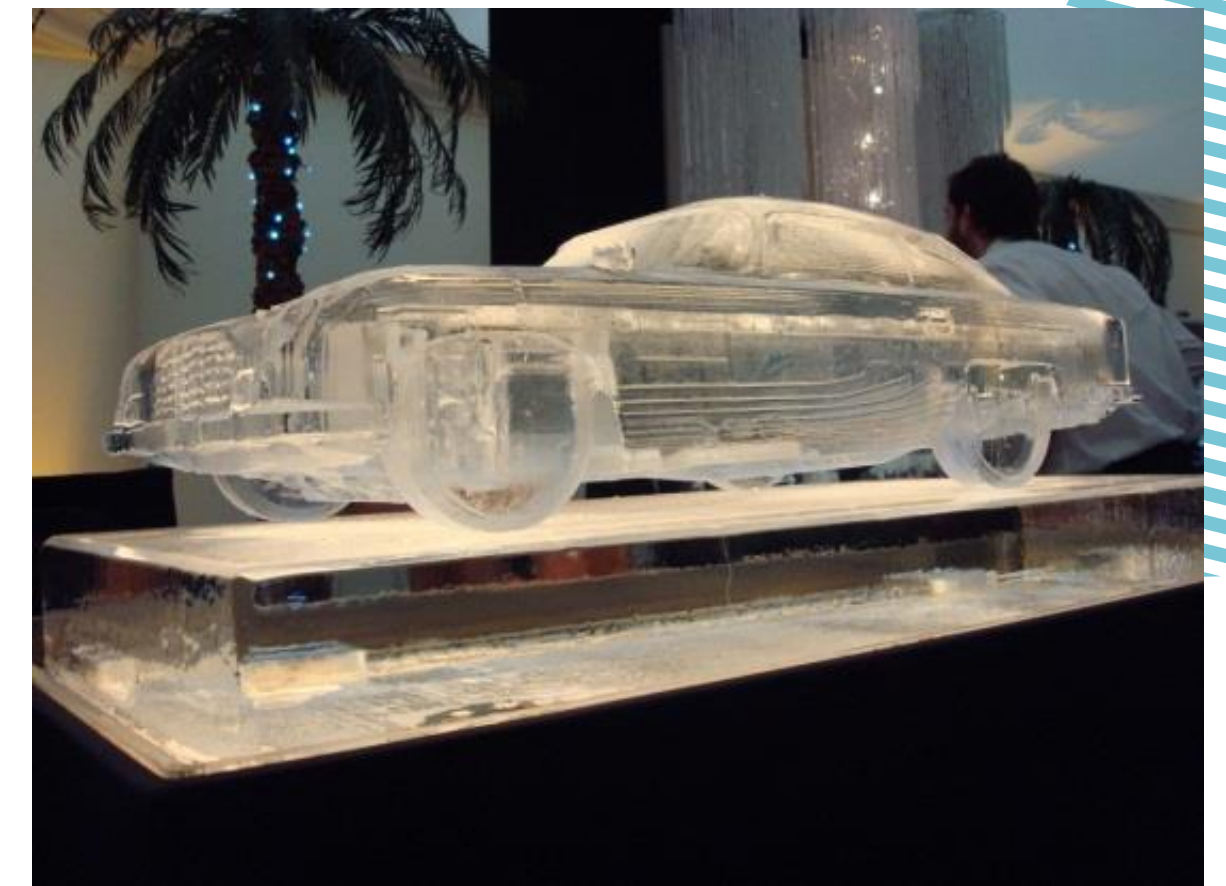

FORMULA 1 BRITISH GRAND PRIX 2022

1 JULY – 3 JULY

- Car Logo Cube From £4 + VAT
- Car Logo From £450 + VAT
- Car Replica From £1000 + VAT
- Lifesize Car From £30,000 + VAT

Explore more [here](#).

Please review FAQ, Display, & Delivery Options for additional information regarding equipment requirements and costs.